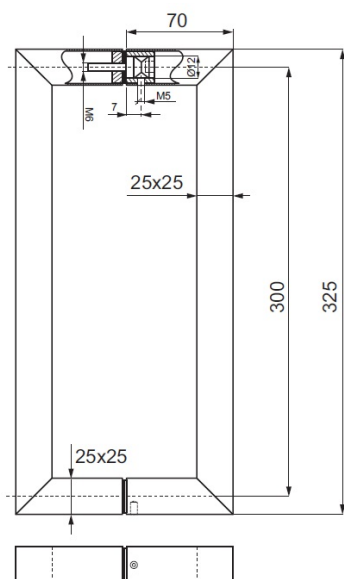

## Description:

Door Handle "Tajo" SS304 Black Finish, 25x25x325mm, cc300mm, 8-12mm Glass Thickness, Bore:  $\varnothing$ 12mm

## Item number:

17.87.060-4

Units	Box	Carton	HS Code	Barcode
Pair	1	10	8302415000	 5704866509688